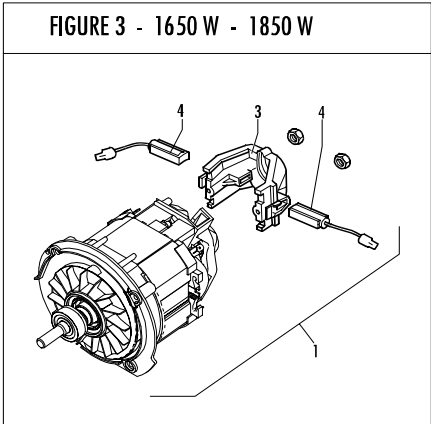

A=GROBE NACHFRAGE
 B=MITTELMAESSIGE
 C=WENIGE NACHFRAGE
 NEU CODEX

FIGURE 2

Item	P/N McC	P/N ELX	Qty	DESCRIPTION
FIGURE 2				
1	5351	538005351	1	front handle
2	249552	538249522	1	crankcase ass'y
B 4	5349	538005349	1	pinion cover
5	241051	538241051	1	wire cover
6	5373	538005373	1	wires ass'y Schuko
	5377	538005377	1	wires ass'y GB
C 7	242687	538242687	1	micro switch
B 8	5336	538005336	1	oil cap
9	5335	538005335	1	oil tank
B 10	242365	538242365	1	oil filter
11	235612	538235612	1	washer
12	249257	538249257	1	lever kit
13 •	5343	538005343	2	fork lever
14 •	5342	538005342	1	safety lever
15 •	249172	538249172	1	rocking lever ass'y
16 •	5383	538005383	1	safety brake lever
17 •	5385	538005385	1	spring
18 •	5382	538005382	1	brake spring support
19	240862	538240862	14	screw M4x18
A 20	5366	538005366	1	locking nut ass'y
21	5378	538005378	1	spacer
22	249258	538249258	1	trigger kit
23 •	5347	538005347	1	safety lever
24 •	5346	538005346	1	trigger kit
25	5345	538005345	1	tension rod
26	243031	538243031	1	oil pump adjustment
27	243030	538243030	1	oil pump adjustment support