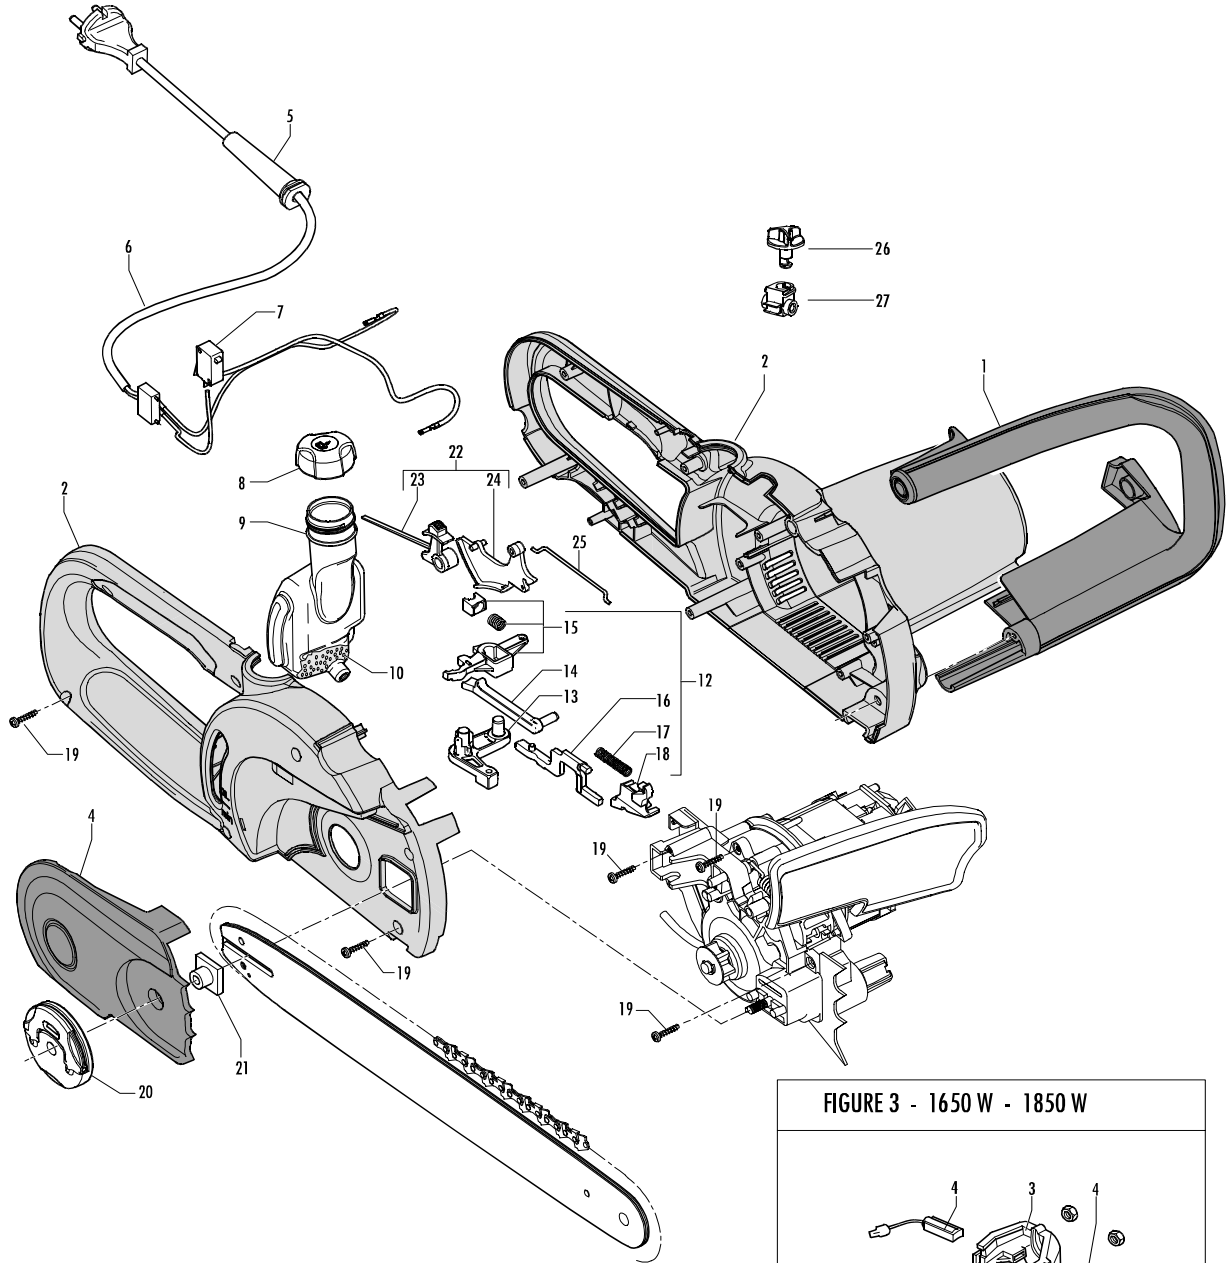

A=GROBE NACHFRAGE
 B=MITTELMAESSIGE
 C=WENIGE NACHFRAGE
 NEU CODEX

FIGURE 2

Item	P/N McC	P/N ELX	Qty	DESCRIPTION
FIGURE 2				
1	5351	538005351	1	front handle
2	249552	538249522	1	crankcase ass'y
B 4	5349	538005349	1	pinion cover
5	241051	538241051	1	wire cover
6	5373	538005373	1	wires ass'y Schuko
	5377	538005377	1	wires ass'y GB
C 7	242687	538242687	1	micro switch
B 8	5336	538005336	1	oil cap
9	5335	538005335	1	oil tank
B 10	242365	538242365	1	oil filter
11	235612	538235612	1	washer
12	249257	538249257	1	lever kit
13 •	5343	538005343	2	fork lever
14 •	5342	538005342	1	safety lever
15 •	249172	538249172	1	rocking lever ass'y
16 •	5383	538005383	1	safety brake lever
17 •	5385	538005385	1	spring
18 •	5382	538005382	1	brake spring support
19	240862	538240862	14	screw M4x18
A 20	5366	538005366	1	locking nut ass'y
21	5378	538005378	1	spacer
22	249258	538249258	1	trigger kit
23 •	5347	538005347	1	safety lever
24 •	5346	538005346	1	trigger kit
25	5345	538005345	1	tension rod
26	243031	538243031	1	oil pump adjustment
27	243030	538243030	1	oil pump adjustment support